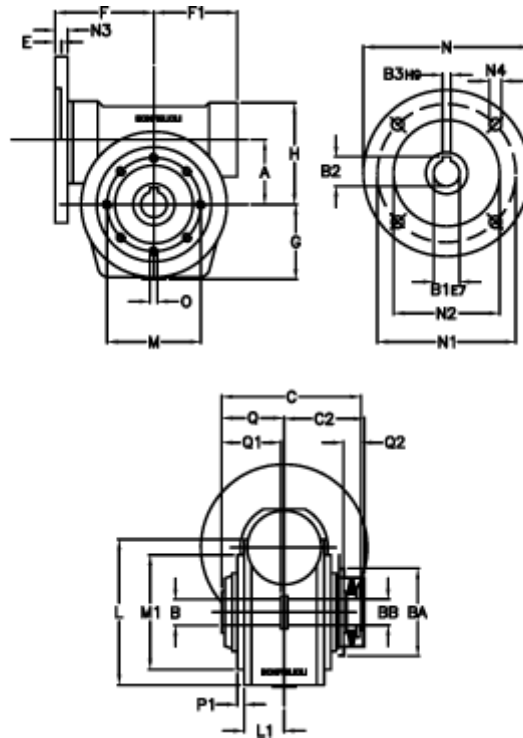

# Data Sheet

Article number: 390204904572736

Description: Worm Gear with Torque Limiter  
VF 49-L2-P-45 P71B5

## Measures

a = 49.50	C2 = 63,5	L1 = 36.8	O = M6x8
B = 25	Description = VF 49P-xx-71B5	m = 94	P1 = 2.5
B1 E7 = 14	E = 3.0	M1 = 68	Q = 51.0
B2 = 16.3	F = 70	N = 160	Q1 = 41
B3 H9 = 5	F1 = 63	N1 = 130	Q2 = 15
BA = 63	g = 56	N2 = 110	
BB H7 = 14	H = 80.0	N3 = 10.5	
C = 105	L = 107.5	N4 = 9,5	